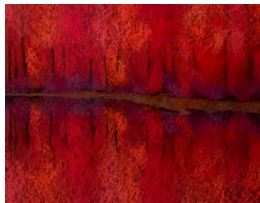

BOB CROWE

NEW WORK

JULY 7 - AUGUST 7, 2016

Bob Crowe
Spring II, 2016
Charcoal and pastel
15 x 19 inches
\$1,200.00

Bob Crowe
Autumn III, 2016
Charcoal and pastel
15 x 19 inches
\$1,200.00

Bob Crowe
Reflected Reeds, 2016
Charcoal and pastel
24 x 31 inches
\$2,400.00

Bob Crowe
Violet Aspen, 2016
Charcoal and pastel
28 x 39 inches
\$2,800.00

Bob Crowe
Dawn Light, 2016
Charcoal and pastel
15 x 19 inches
\$1,200.00

Bob Crowe
Spring III, 2016
Charcoal and pastel
15 x 19 inches
\$1,200.00

Bob Crowe
Autumn II, 2016
Charcoal and pastel
18 x 22 inches
\$1,400.00

Bob Crowe
Spring I, 2016
Charcoal and pastel
18 x 23 inches
\$1,400.00

Bob Crowe
Moonlight Cottonwood, 2016
Charcoal and pastel
22 x 16 inches
\$1,400.00